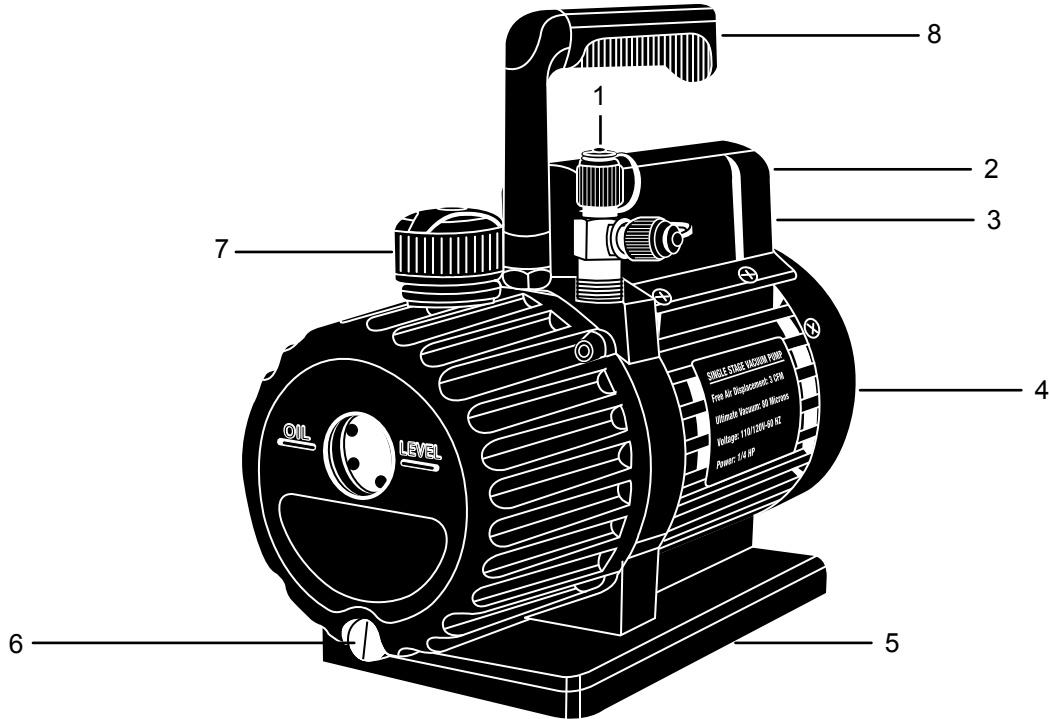

Mastercool[®] Inc.
"World Class Quality"

**3 CFM, SINGLE STAGE
VACUUM PUMP**

**REPAIRABLE PARTS BREAKDOWN
(90062-BL)**

REF. #	DESCRIPTION	PART #
1.	T-FITTING	90052-31
2.	110 V POWER CORD	6534-110
3.	ON/OFF SWITCH	90062-B-SW
4.	FAN COVER	90062-B-FC
5.	BASE PLATE	90062-B-BP
6.	OIL DRAIN FITTING WITH O-RINGS	90062-B-28
7.	EXHAUST FITTING	90066-10-B
8.	HANDLE	90062-B-H