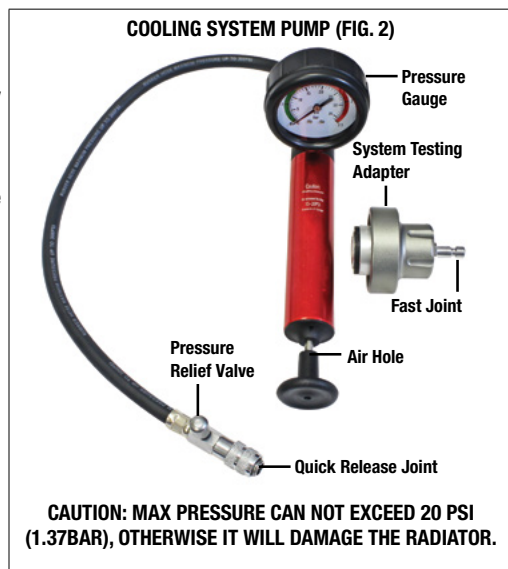

- Needle drops slowly – Indicates the presence of the small leaks or seepage.
 - Needle drops quickly – Indicates serious leakage is present.
6. Once the test is complete, release the air pressure by depressing the pressure release valve on the hand pump hose, then disconnect the quick coupler and adapter assembly.
 7. Maintenance – After testing process in Radiator Test:
 - Keep the adaptor connected to the pump as you had set up while performing the actual test. Operate the pump several times to dissipate moisture and/or coolant that may have remained in the adaptor and pump.
 - Oil the hand pump in order to lubricate the piston and prevent corrosion and internal damage.
 8. Store the radiator pressure tester kit in its carrying case and keep the kit in a clean, dry, safe location out of reach of children and other unauthorized persons.