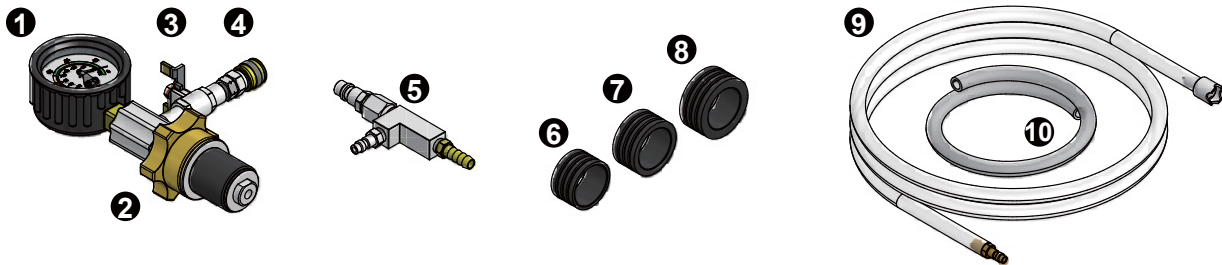

**Mastercool**<sup>®</sup>  
"World Class Quality"

**COOLING SYSTEM VACUUM PURGE  
AND REFILL KIT**

**REPAIRABLE PARTS BREAKDOWN  
(43012)**

REF. #	DESCRIPTION	PART #
1.	VACUUM GAUGE	43013-001-G
2.	SEALING COLLAR	43012-2
3.	VALVE	43012-3
4.	QUICK COUPLING	43012-4
5.	VENTURI STYLE VACUUM	43012-5
6.	RUBBER BUSHING - SMALL	43012-35
7.	RUBBER BUSHING - MEDIUM	43012-39
8.	RUBBER BUSHING - LARGE	43012-44
9.	COOLANT HOSE	43012-9
10.	DRAIN HOSE	43012-10