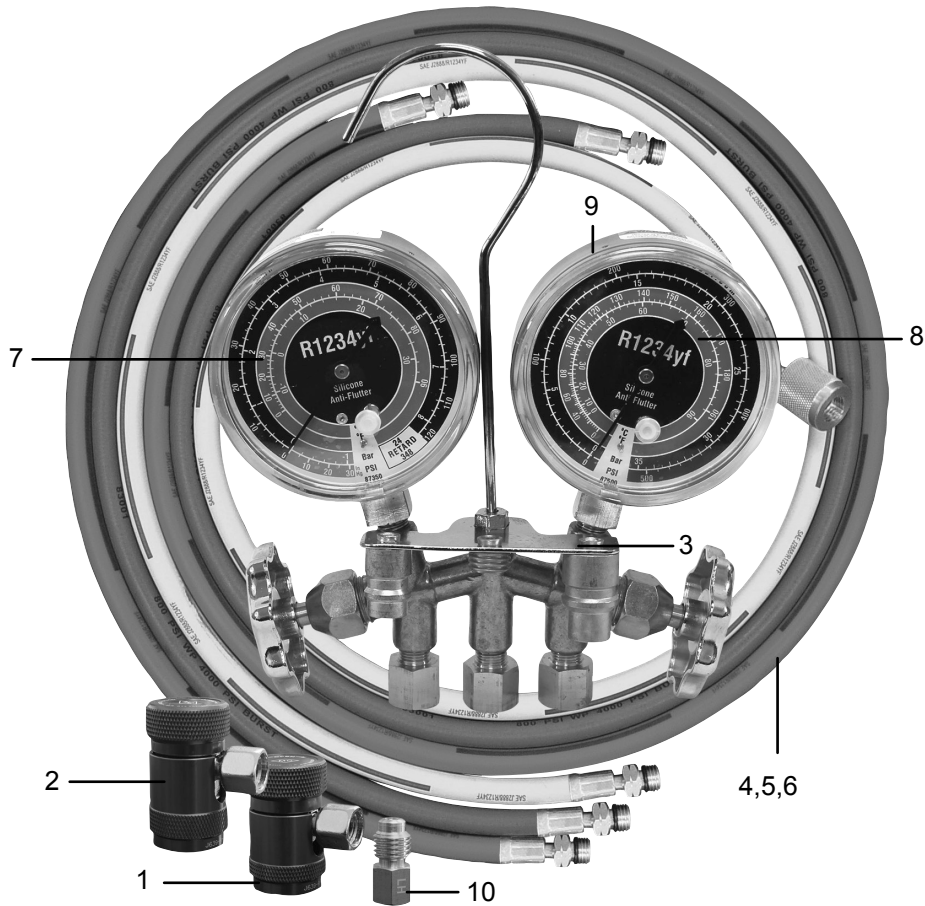

**Mastercool**<sup>®</sup>  
"World Class Quality"

**R1234YF  
BRASS MANIFOLD GAUGE SET**

**REPAIRABLE PARTS BREAKDOWN  
(81661)**

REF. #	DESCRIPTION	PART #
1.	HIGH SIDE COUPLER	83834
2.	LOW SIDE COUPLER	83934
3.	R1234YF BRASS BLOCK WITH GAUGES	81102
4.	60" R1234YF BLUE HOSE	83601
5.	60" R1234YF RED HOSE	83603
6.	60" R1234YF YELLOW HOSE	83602
7.	3 1/8" REPLACEMENT GAUGE LOW SIDE	87350
8.	3 1/8" REPLACEMENT GAUGE HIGH SIDE	87500
9.	3 1/8" REPLACEMENT LENS	98251-E
10.	1/4 FL-F X 1/2 ACME LH VACUUM PUMP ADAPTER	83634-M