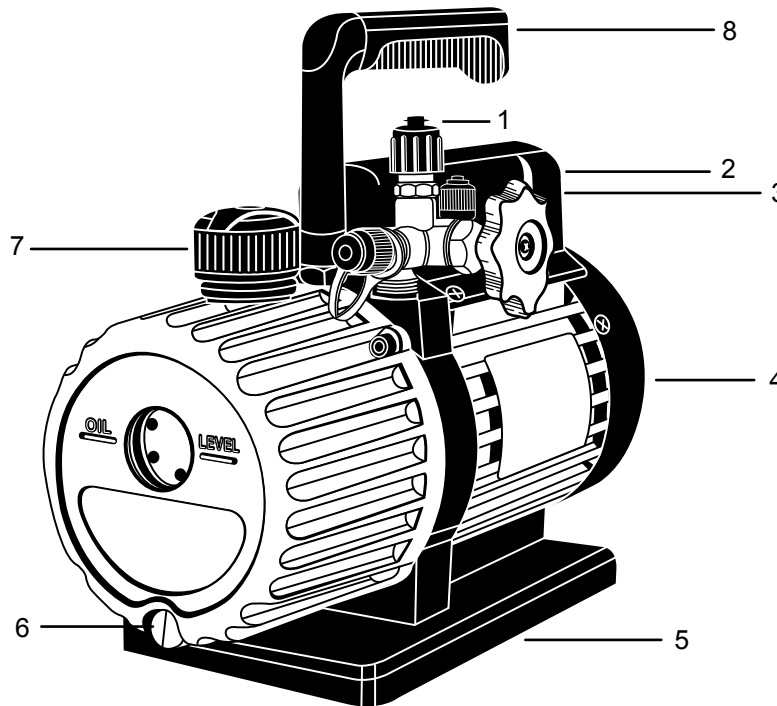

Mastercool[®]
"World Class Quality"

**3 CFM, TWO STAGE
VACUUM PUMP**

**REPAIRABLE PARTS BREAKDOWN
(90063-2V-110-B)**

REF. #	DESCRIPTION	PART #
1.	T-FITTING	90056-18-R
2.	110V POWER CORD 220V POWER CORD	6535-110 6535-220
3.	ON/OFF SWITCH	90062-B-SW
4.	FAN COVER	90062-B-FC
5.	BASE PLATE	90062-B-BP
6.	OIL DRAIN FITTING WITH O-RINGS	90062-B-28
7.	EXHAUST FITTING	90066-10-B
8.	HANDLE	90062-B-H