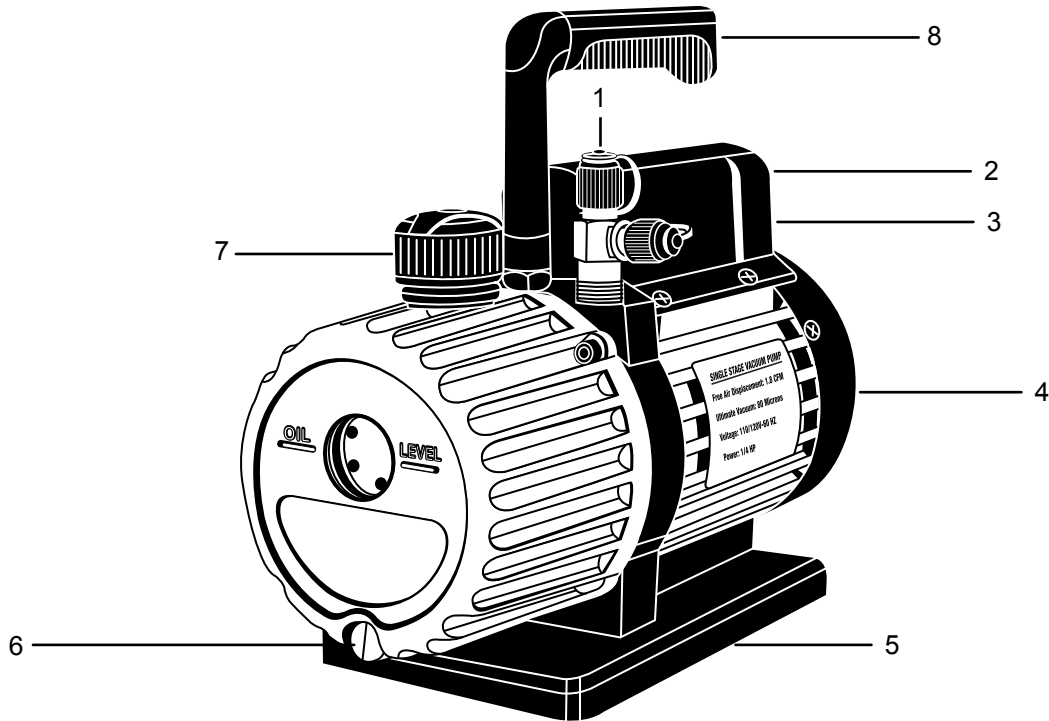

Mastercool[®] Inc.
"World Class Quality"

**1.8 CFM, SINGLE STAGE
VACUUM PUMP**

**REPAIRABLE PARTS BREAKDOWN
(90059-B)**

REF. #	DESCRIPTION	PART #
1.	T-FITTING	90052-31
2.	110 V POWER CORD	6534-110
3.	ON/OFF SWITCH	90062-B-SW
4.	FAN COVER	90062-B-FC
5.	BASE PLATE	90062-B-BP
6.	OIL DRAIN FITTING WITH O-RINGS	90062-B-28
7.	EXHAUST FITTING	90066-10-B
8.	HANDLE	90062-B-H