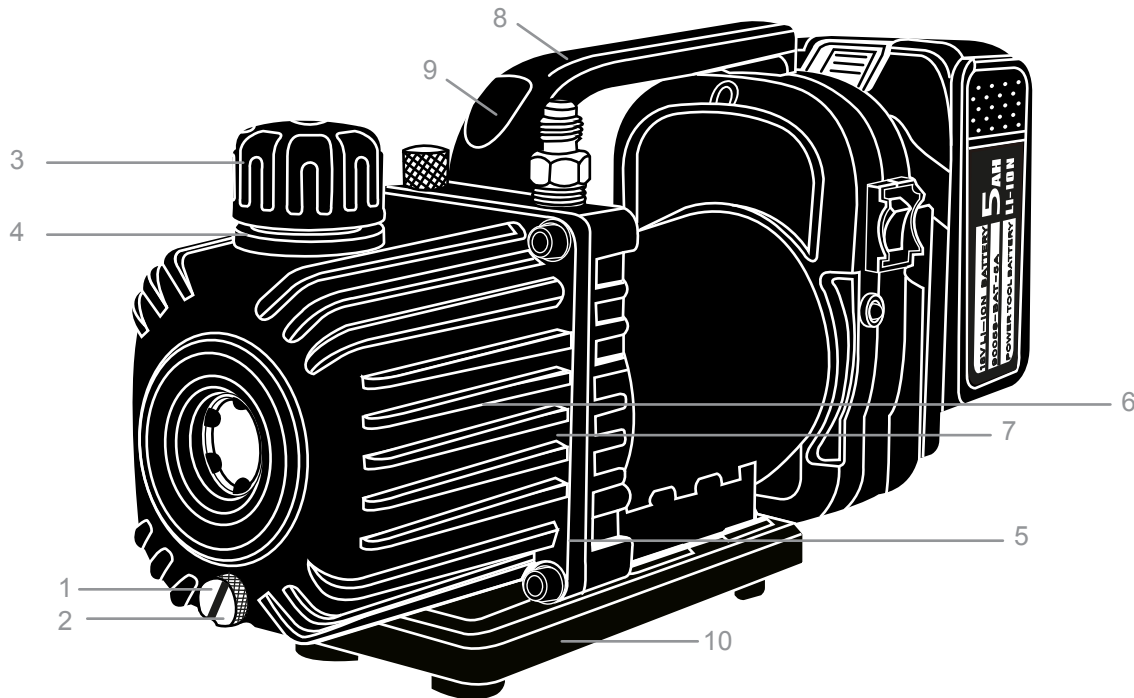

Mastercool[®]
"World Class Quality"

**18 VOLT CORDLESS, 1.5 CFM,
 2 STAGE VACUUM PUMP**

**REPAIRABLE PARTS BREAKDOWN
 (90058-5A)**

REF. #	DESCRIPTION	PART #
1.	OIL DRAIN BOLT	90058-2
2.	O-RING (10 X 1.9)	90058-3
3.	EXHAUST FILTER HOLDER EXHAUST FILTER COVER RUBBER SHEET TRUSS TAPPING SCREW ST4 X 12	90058-6
4.	O-RING FOR EXHAUST FILTER (22.4 X 3.55)	90058-7
5.	O-RING (90 X 2.65)	90058-9
6.	ROTARY VANE	90058-27
7.	OIL SEAL	90058-35
8.	HANDLE	90058-44
9.	HANDLE COVER	90058-46
10.	PLASTIC BASE PLATE	90058-57