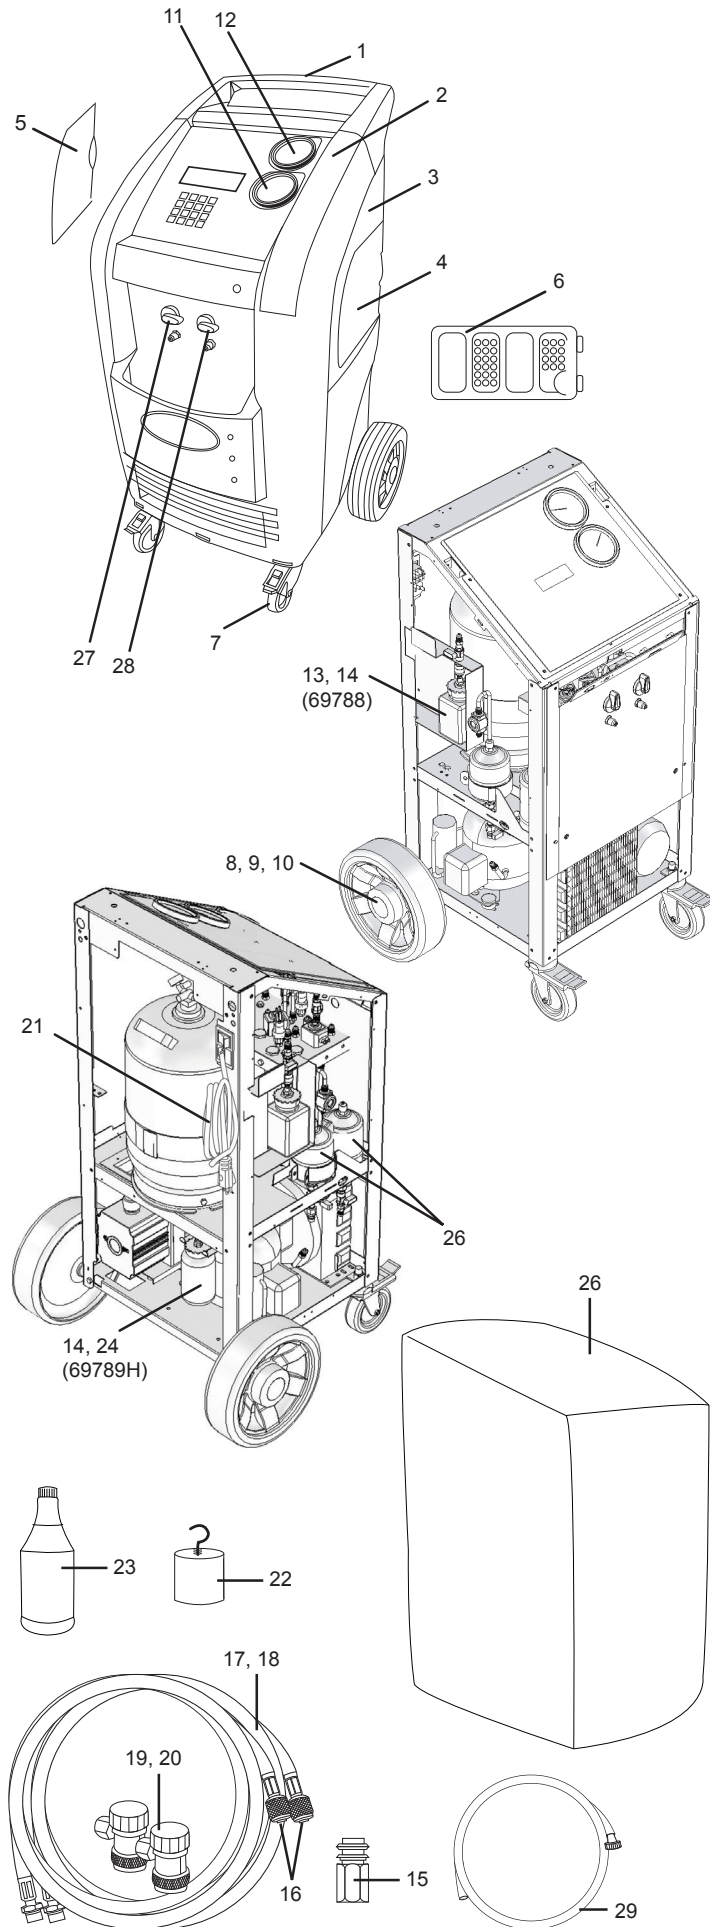

**Mastercool<sup>®</sup>**  
"World Class Quality"

**R/R/R MACHINE**  
**REPAIRABLE PARTS BREAKDOWN**  
**(69788-A, 69789, 69789-H)**

REF.#	DESCRIPTION	PART #
1.	GREY PLASTIC HANDLE (69788-A) BLACK PLASTIC HANDLE (69789/69789-H)	69788-49
2.	BLUE FRONT PLASTIC COVER (69788-A) GREY FRONT PLASTIC COVER (69789/69789-H)	69788-CASE-BLUE
3.	GREY REAR PLASTIC COVER (69788-A) BLACK REAR PLASTIC COVER (69789/69789-H)	69788-CASE-GREY
4.	LEFT SIDE GREY DOOR (69788-A) LEFT SIDE BLACK DOOR (69789/69789-H)	69788-B-002-LSD
5.	RIGHT SIDE GREY DOOR (69788-A) RIGHT SIDE BLACK DOOR (69789/69789-H)	69788-B-002-RSD
6.	GREY REAR PLASTIC COVER WITH WINDOWS (69788-A) BLACK REAR PLASTIC COVER WITH WINDOWS (69789/69789-H)	69788-33
7.	FRONT WHEEL CASTERS	69788-27
8.	REAR WHEELS	69788-28
9.	REAR WHEEL NUT	69788-44
10.	REAR WHEEL CAP	69788-45
11.	HIGH SIDE GAUGE	69788-15
12.	LOW SIDE GAUGE	69788-14
13.	OIL BOTTLE WITH CONNECTORS	69788-18
14.	OIL BOTTLE SQUARE	69788-50
15.	TANK FITTING ADAPTER	69788-332
16.	TEFLON GASKET FOR SERVICE HOSE 2 PCS	82010-10
17.	96" R134a BLUE HOSE 1/2" ACME-F & 14MM-M	84961
18.	96" R134a RED HOSE 1/2" ACME-F & 14MM-M	84963
19.	R134a LOW SIDE MANUAL COMPACT COUPLER 14MM CONNECTION	82934
20.	R134a HIGH SIDE MANUAL COMPACT COUPLER 14MM CONNECTION	82834
21.	110V CABLE ASSEMBLY	6535-110
22.	500 GRAM WEIGHT FOR R/R/R MACHINE	69788-500G-W
23.	16 OZ. (450 ML) VACUUM PUMP OIL	90016
24.	USED OIL BOTTLE FOR ALL WITH CONNECTORS	69788-18-U
25.	FILTER PACK FOR R/R/R MACHINES	69788-FLTRPK
26.	BLACK DUST COVER	69788-TENT-COV
27.	BLACK KNOB / BLUE CAP	69788-41 / 69788-42
28.	BLACK KNOB / RED CAP	69788-41 / 69788-43
29.	VACUUM PUMP OIL FILL ATTACHMENT	69788-13