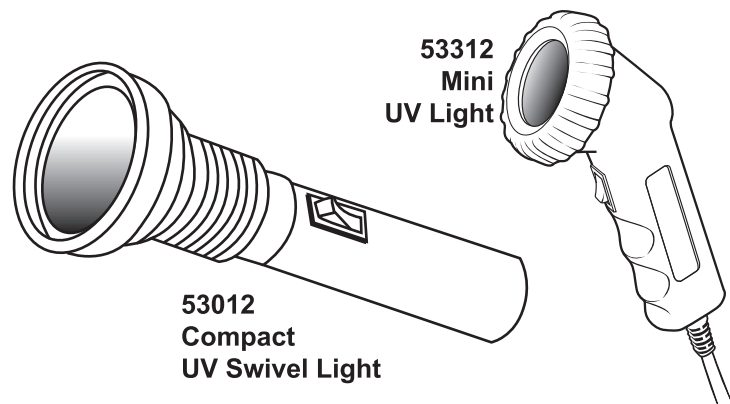

Mastercool[®] Inc.

"World Class Quality"

UV LEAK LOCATOR LIGHTS

53012 and 53312

53012
Compact
UV Swivel Light

53312
Mini
UV Light

Leak Detection Using a UV Lamp:

1. Add dye to the system following dye injection instructions.
2. Disconnect injector from the system and clean any excess dye left around the service port.
3. Turn Engine and A/C system on.
4. Allow dye to circulate throughout system.
5. Connect UV lamp to power.
6. **WEAR PROTECTIVE GLASSES!!**
7. Do not use lamp near flammable materials, liquids or gases.
8. **Never use lamp for more than 3 minutes at a time.** Allow lamp to cool between uses, **3 MINUTES ON, 5 MINUTES OFF.** If used continuously, **you may damage glass lens.**
9. Turn lamp on. Search for a bright green/yellow glow where the system is leaking. Clean the area around leak after repair.

LIGHT Part#	LIGHT BULB Part#	LENS Part#
53012	53012-B	53012-L
53312	53312-B	53312-L

UV DYE INJECTORS

53223 "CARTRIDGE TYPE" UNIVERSAL DYE INJECTOR

Adding dye with the new 53223 is fast and easy. Simply connect the injector to the low side of the A/C system and twist the handle to the next application line. The replaceable cartridge provides 25 applications of universal dye that is compatible with R12/22/502 and R134a systems. The injector comes complete with R134a coupler and R12 shut-off valve adapter.

53123 "REFILLABLE" UNIVERSAL DYE INJECTOR

This compact 2 oz. design fills easily and can be used with standard and concentrated dyes. To inject dye, simply connect the injector to the low side of the A/C system and twist the handle until you reach the desired amount. The easy to read scale has measurements for both standard and concentrated dyes to insure that the proper amount of dye is added. The injector comes complete with R134a coupler and R12 shut-off valve adapter. 53123 includes a 2 oz. bottle of dye (25 applications).