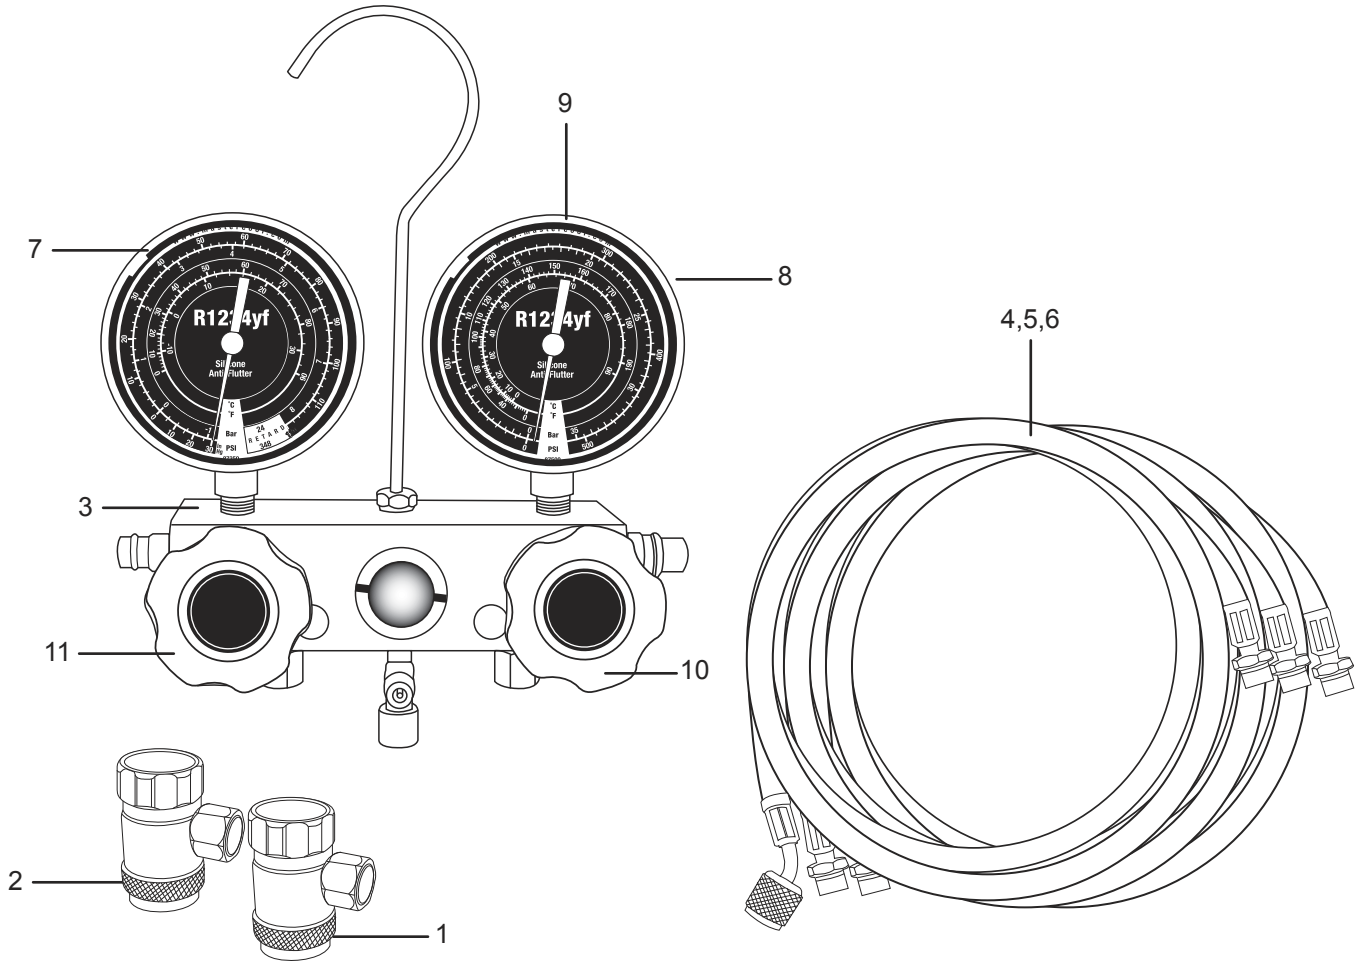

Mastercool[®]
"World Class Quality"

**R1234YF
 MANIFOLD GAUGE SET**

**REPAIRABLE PARTS BREAKDOWN
 (83272)**

| REF. # | DESCRIPTION | PART # |
|--------|------------------------------------|---------|
| 1. | HIGH SIDE COUPLER | 83834 |
| 2. | LOW SIDE COUPLER | 83934 |
| 3. | R1234YF ALUMINUM BLOCK | 83102 |
| 4. | 72" R1234YF BLUE HOSE | 83721 |
| 5. | 72" R1234YF RED HOSE | 83723 |
| 6. | 72" R1234YF YELLOW HOSE | 83722 |
| 7. | 3 1/8" REPLACEMENT GAUGE LOW SIDE | 87350 |
| 8. | 3 1/8" REPLACEMENT GAUGE HIGH SIDE | 87500 |
| 9. | 3 1/8" REPLACEMENT LENS | 98251-E |
| 10. | RED KNOB | 85212-R |
| 11. | BLUE KNOB | 85211-R |