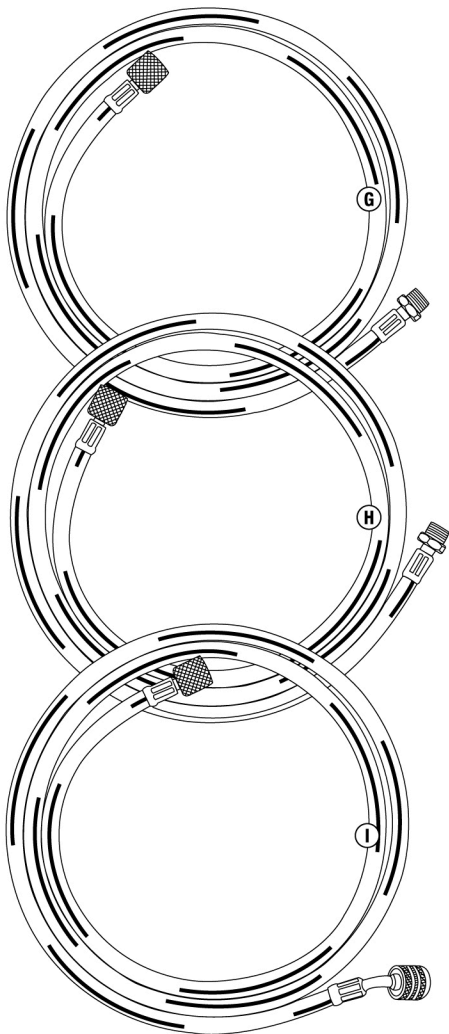

**Mastercool<sup>®</sup> Inc.**  
*"World Class Quality"*

**99134-A AUTOMOTIVE DIGITAL MANIFOLD PARTS LIST**

BACK OF MANIFOLD

REF.#	DESCRIPTION	PART #	REF.#	DESCRIPTION	PART #
A.	PC BOARD WITH LCD	99134-A-PC	J.	PLASTIC ENCLOSURE WITH HOOK	99134-A-ENCL
B.	SENSOR FOR PC BOARD	99134-A-SEN	K.	BATTERY COMPARTMENT COVER	99103-BATCOV
C.	R134a LOW SIDE COUPLER	82934	L.	STEM ASSEMBLY W/ KNOB (2 SETS)	85210
D.	R134a HIGH SIDE COUPLER	82834	M.	KNOB ONLY, LOW SIDE, BLUE	85211
E.	110V AC/DC ADAPTER	99334-110	N.	KNOB ONLY, HIGH SIDE, RED	85212
F.	ALUMINUM BLOCK	99134-A-BLK	O.	STEM, NUT AND STEM O-RING	85218
G.	R134a RED HOSE (72")	84723	P.	PISTON SEAL ASSEMBLY W/ O-RINGS (2 PCS)	85216
	R134a RED HOSE (60")	84603	Q.	4 PIECE SIGHT GLASS ASSEMBLY	83213
H.	R134a BLUE HOSE (72")	84721	R.	PISTON SEAL O-RINGS (4 PCS)	85215
	R134a BLUE HOSE (60")	84601	S.	RUBBER BOOT	99134-A-BOOT
I.	R134a YELLOW HOSE (72")	84722	T.	KEYPAD	99134-A-KEY
	R134a YELLOW HOSE (60")	84602	U.	PLASTIC BOX	99103-PB