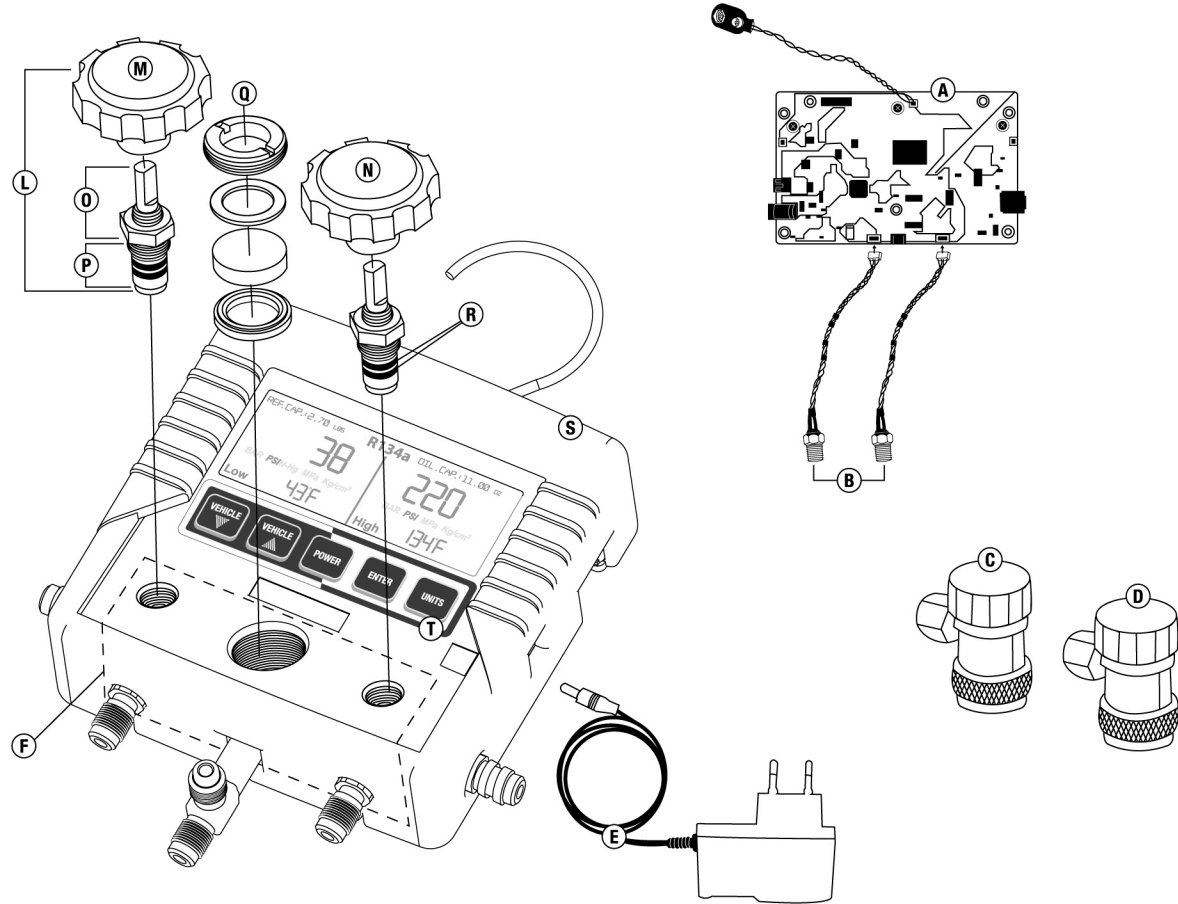

**Mastercool<sup>®</sup> Inc.**  
*"World Class Quality"*

**99134-A AUTOMOTIVE DIGITAL MANIFOLD PARTS LIST**

BACK OF MANIFOLD

REF.#	DESCRIPTION	PART #	REF.#	DESCRIPTION	PART #
A.	PC BOARD WITH LCD	99134-A-PC	J.	PLASTIC ENCLOSURE WITH HOOK	99134-A-ENCL
B.	SENSOR FOR PC BOARD	99134-A-SEN	K.	BATTERY COMPARTMENT COVER	99103-BATCOV
C.	R134a LOW SIDE COUPLER	82934	L.	STEM ASSEMBLY W/ KNOB (2 SETS)	85210
D.	R134a HIGH SIDE COUPLER	82834	M.	KNOB ONLY, LOW SIDE, BLUE	85211
E.	110V AC/DC ADAPTER	99334-110	N.	KNOB ONLY, HIGH SIDE, RED	85212
F.	ALUMINUM BLOCK	99134-A-BLK	O.	STEM, NUT AND STEM O-RING	85218
G.	R134a RED HOSE (72")	84723	P.	PISTON SEAL ASSEMBLY W/ O-RINGS (2 PCS)	85216
	R134a RED HOSE (60")	84603	Q.	4 PIECE SIGHT GLASS ASSEMBLY	83213
H.	R134a BLUE HOSE (72")	84721	R.	PISTON SEAL O-RINGS (4 PCS)	85215
	R134a BLUE HOSE (60")	84601	S.	RUBBER BOOT	99134-A-BOOT
I.	R134a YELLOW HOSE (72")	84722	T.	KEYPAD	99134-A-KEY
	R134a YELLOW HOSE (60")	84602	U.	PLASTIC BOX	99103-PB