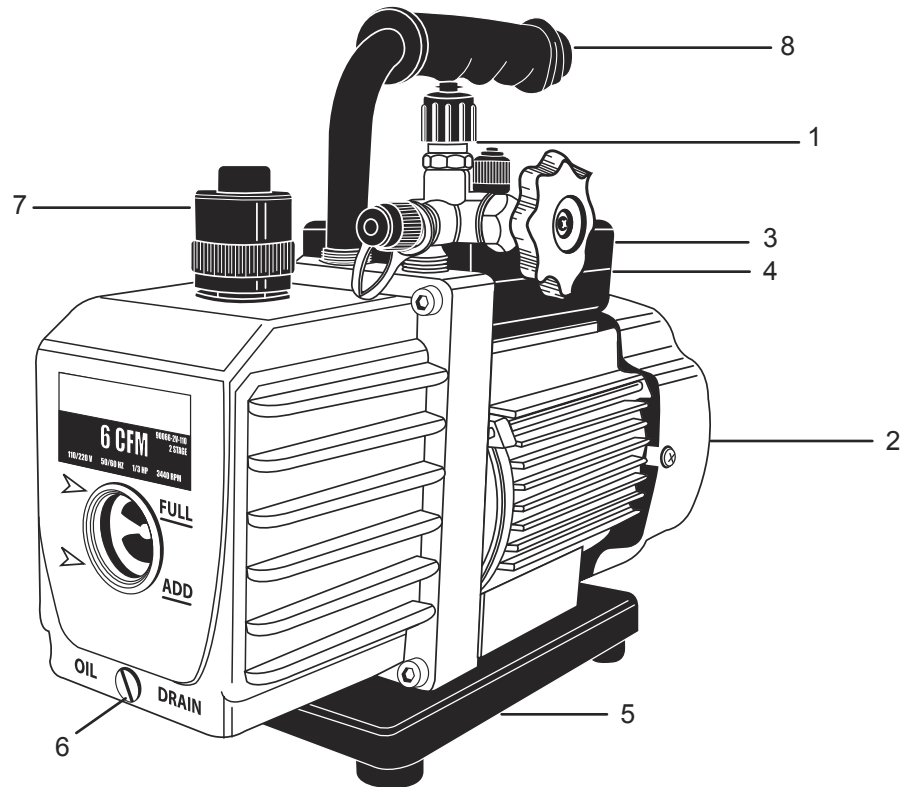

Mastercool[®] Inc.
"World Class Quality"

**6 CFM TWO STAGE
VACUUM PUMP**

**REPAIRABLE PARTS BREAKDOWN
(90066-2V)**

REF. #	DESCRIPTION	PART #
1.	T-FITTING	90056-18
2.	FAN COVER	90066-FC
3.	110V POWER CORD 220V POWER CORD	6535-110 6535-220
4.	ON/OFF SWITCH	98300-006-66
5.	BASE PLATE	90066-BP
6.	OIL DRAIN FITTING WITH O-RINGS	90059-28
7.	EXHAUST FITTING	90066-10
8.	HANDLE	90066-H