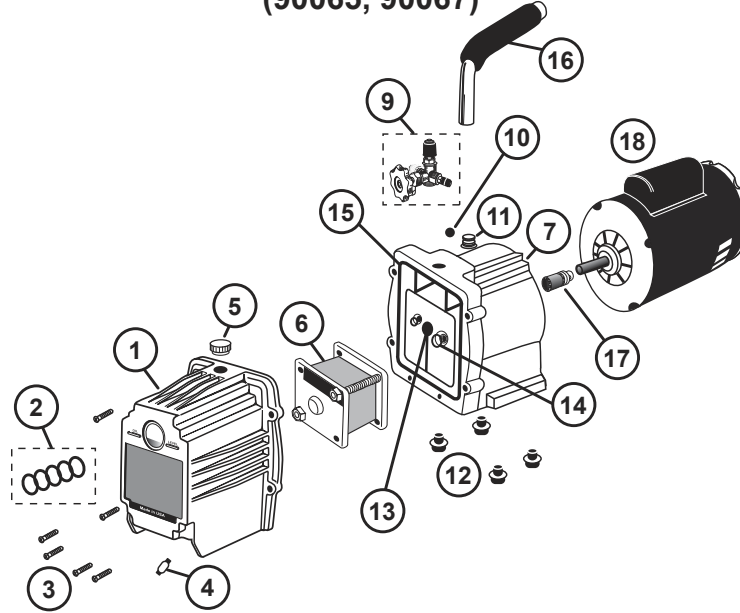

**Mastercool**<sup>®</sup>  
"World Class Quality"

**2 STAGE VACUUM PUMP**

**TROUBLESHOOTING  
(90065, 90067)**

	ISSUE	SOLUTION
1.	Pump is locking up	<ul style="list-style-type: none"> <li>• Change cartridge for 5 CFM pump (part # 90165-R)</li> <li>• Change cartridge for 7.5 CFM pump (part # 90167-R)</li> <li>• Possible motor replacement (5 CFM pump part # 90052-010R1-220V) (7.5 CFM pump part # 90057-01-R1-220V)</li> </ul>
2.	Pump is leaking	<ul style="list-style-type: none"> <li>• Change seals Shaft seal (part # 90052-06) Smaller O-ring on housing (part # 90052-23) Pump cover gasket with lip (part # 90052-13R)</li> </ul>
3.	Motor spins with no vacuum	Replace coupler (part # 90062-02R)

**REPLACEMENT PARTS**

REF #	DESCRIPTION	PART #	REF #	DESCRIPTION	PART #
1.	PUMP COVER 5 CFM	90062-12	10.	FLOAT BALL	90052-20
	PUMP COVER 7.5 CFM	90067-12	11.	GAS BALLAST FITTING W/O-RING	90052-29
2.	SIGHT GLASS ASSEMBLY	90052-14	12.	RUBBER FOOT WITH BOLT	90052-38
3.	COVER SOCKET CAP (1 pc.)	90052-33	13.	SHAFT SEAL	90052-06
4.	DRAIN VALVE	90052-28	14.	SMALLER O-RING ON HOUSING	90052-23
5.	OIL FILL PLUG W/O-RING	90052-30	15.	PUMP COVER GASKET WITH LIP	90052-13R
6.	CARTRIDGE KIT 5 CFM / 142 LIT/MIN	90165-R	16.	PUMP HANDLE WITH GRIP	90062-40
	CARTRIDGE KIT 7.5 CFM / 213 LIT/MIN	90167-R	17.	SHAFT COUPLER ASSEMBLY	90062-02-R
7.	PUMP HOUSING WITH GUIDE	90062-11-R	18.	MOTOR-115V (5 CFM PUMPS) 1/3HP	90052-01-R1
8.	INTAKE VALVE ASSEMBLY (2 STAGE)	90056-01		MOTOR-115V (7.5 CFM PUMP) 1/2HP	90057-01-R1
9.	INTAKE TEE (SINGLE STAGE)	90052-31		(TO SPECIFY 220V MOTORS, ADD -220 TO PART #)	