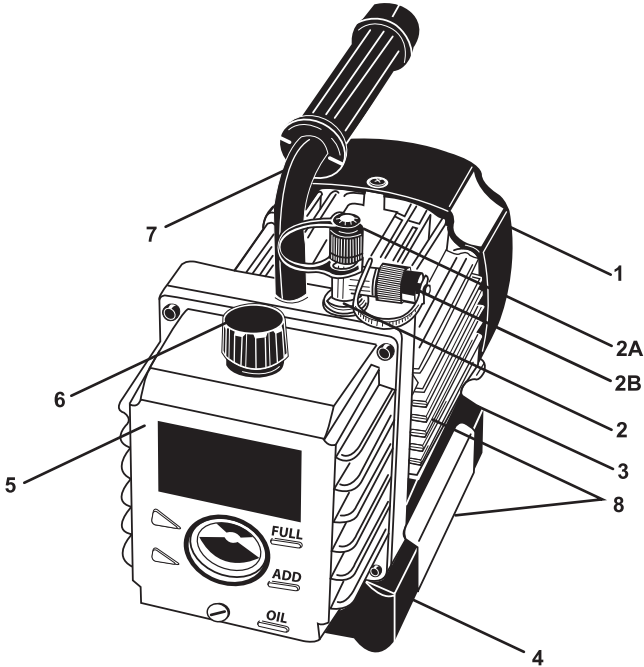

Mastercool[®] Inc.
"World Class Quality"

1.5 CFM SINGLE STAGE VACUUM PUMP

90059 Repairable Parts Breakdown

REF.#	DESCRIPTION	PART #
1.	FAN COVER	90059-FC
2.	1/2" ACME X 1/4" MFL INTAKE TEE	90052-31
2A.	1/4" FLARE CAP	90056-11
2B.	1/2" ACME CAP	90056-10
3.	ON/OFF SWITCH (1 / 0)	98300-006-59
4.	BASE PLATE	90059-BP
5.	PUMP COVER	90059-12
6.	OIL FILL PLUG/ EXHAUST PORT	90059-10
7.	PUMP HANDLE WITH GRIP AND PLUG	90060-40
8.	COMPLETE MOTOR, ELECTRICAL & CABLE ASSEMBLY	90059-MOTOR

(TO SPECIFY 220V MOTORS, ADD - 220 TO PART #)